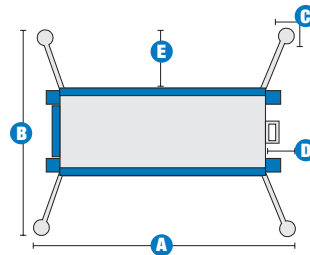

Specifications

MODELS	DPL™-25S		DPL™-30S		DPL™-35S	
MEASUREMENTS	Metric	US	Metric	US	Metric	US
Working height*	9.72 m	31 ft 4 in	11.14 m	36 ft	12.62 m	40 ft 10 in
Platform height	7.72 m	25 ft 4 in	9.14 m	30 ft	10.62 m	34 ft 10 in
Height - stowed	1.98 m	6 ft 6 in	1.98 m	6 ft 6 in	1.98 m	6 ft 6 in
Length - stowed	2.08 m	6 ft 10 in	2.08 m	6 ft 10 in	2.08 m	6 ft 10 in
Width	80 cm	2 ft 7.5 in	80 cm	2 ft 7.5 in	80 cm	2 ft 7.5 in

PRODUCTIVITY						
Lift capacity	340 kg	750 lbs	340 kg	750 lbs	272 kg	600 lbs
Outrigger footprint:						
A length	2.08 m	6 ft 10 in	2.19 m	7 ft 2.25 in	2.19 m	7 ft 2.25 in
B width	1.44 m	4 ft 8.5 in	1.75 m	5 ft 8.75 in	1.75 m	5 ft 8.75 in
C corner access	43 cm	1 ft 5 in	61 cm	2 ft	61 cm	2 ft
D wall access front	18 cm	7 in	23 cm	9 in	23 cm	9 in
E wall access side	41 cm	1 ft 4 in	56 cm	1 ft 10 in	56 cm	1 ft 10 in
Platform length	1.83 m	6 ft	1.83 m	6 ft	1.83 m	6 ft
Platform width	70 cm	2 ft 3.5 in	70 cm	2 ft 3.5 in	70 cm	2 ft 3.5 in

MEASUREMENTS

DPL™-25S

- 9.72 m (31 ft 4 in) working height
- 7.72 m (25 ft 4 in) platform height
- 80 cm (2 ft 7.5 in) base width
- 272-340 kg (600-750 lb) lift capacity

DPL™-30S

- 11.14 m (36 ft) working height
- 9.14 m (30 ft) platform height
- 80 cm in (2 ft 7.5 in) base width
- 272-340 kg (600-750 lb) lift capacity